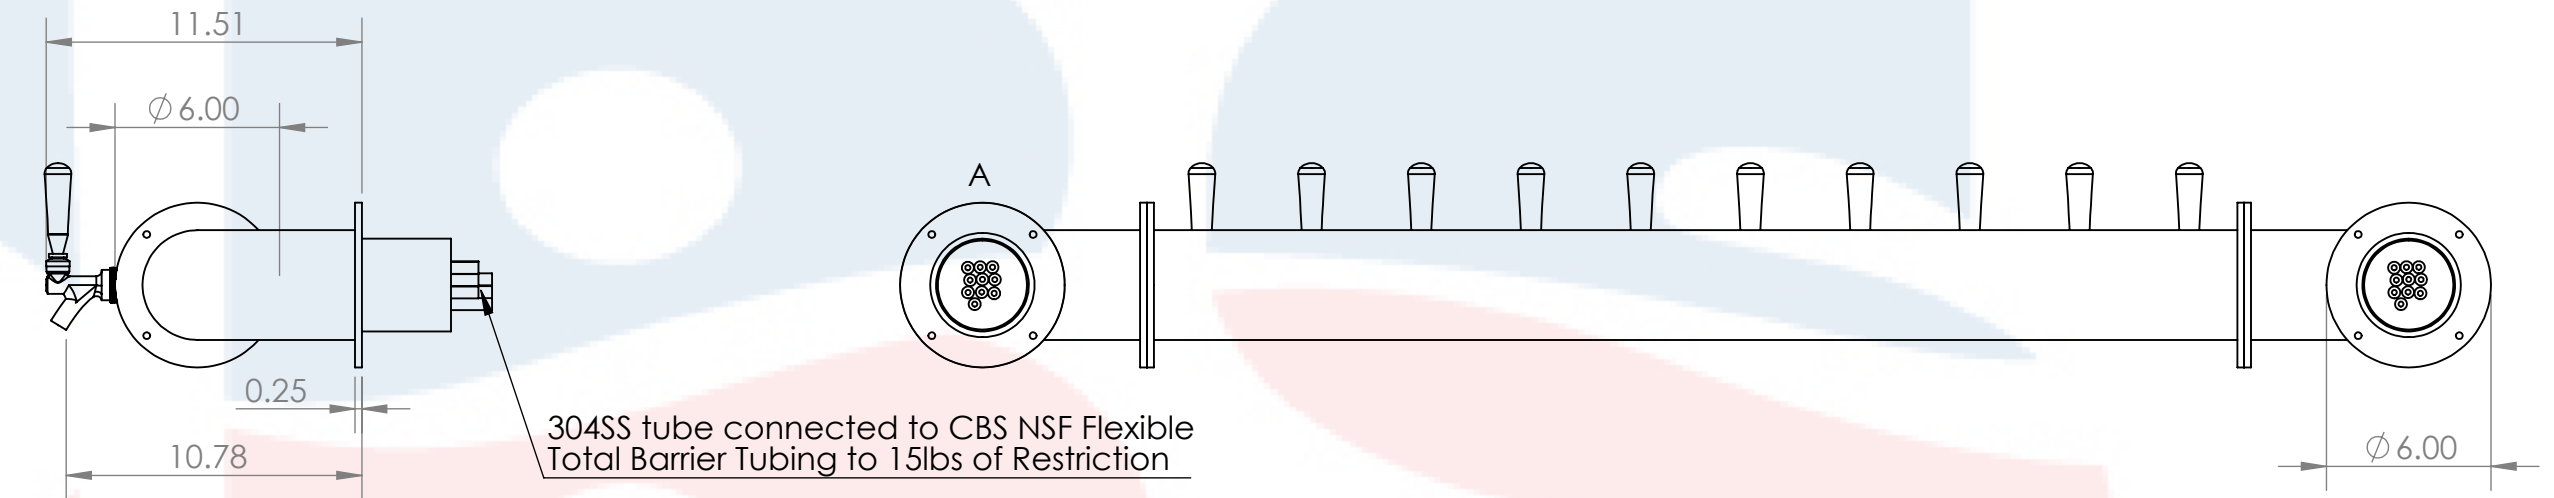

Isometric View
(For reference purpose only)

304SS tube connected to CBS NSF Flexible Total Barrier Tubing to 15lbs of Restriction

DETAIL A
SCALE 1 : 3

Name		Date		Title:	
Drawn by:	Canadian Beverage Supply Inc.	11/21/2022		10 Tap Lions Gate WM Tower	
Approved by:	VP Sales				
Material:	304 SS	Finish:	Brushed SS	Part Number:	Revision:
Unless otherwise mentioned, dimensions are inches				Part Number:	Revision:
				BB102640-10SS	
				SCALE: 1:7	SHEET 1 OF 1