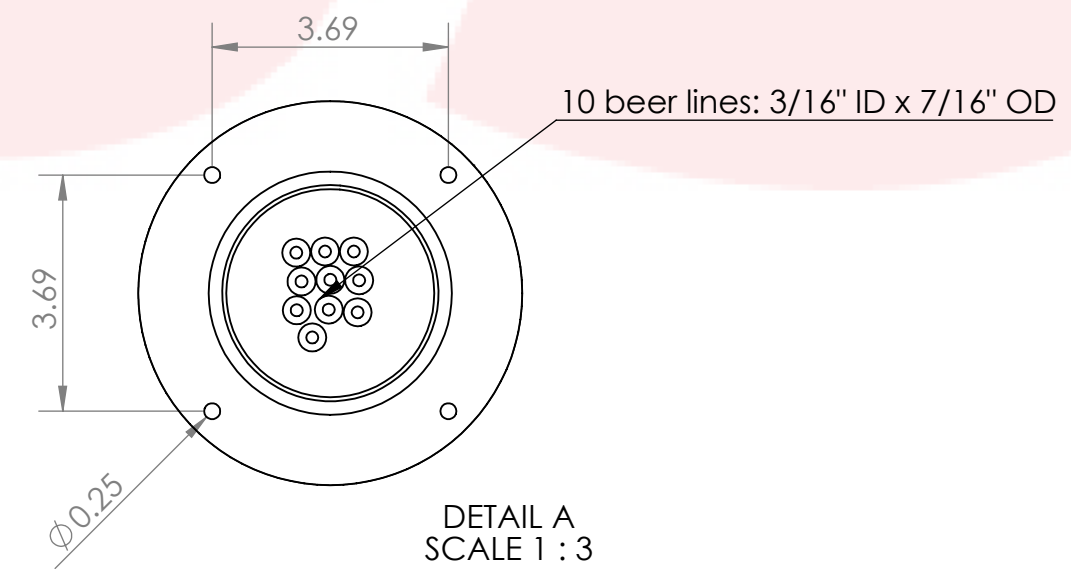

Isometric View
(For reference purpose only)

304SS tube connected to CBS NSF Flexible Total Barrier Tubing to 15lbs of Restriction

DETAIL A
SCALE 1 : 3

Name		Date		Title:	
Drawn by:	Canadian Beverage Supply Inc.	11/21/2022		10 Tap Lions Gate WM Tower	
Approved by:	VP Sales				
Material:	304 SS	Finish:	Brushed SS	Part Number:	Revision:
Unless otherwise mentioned, dimensions are inches				Part Number:	Revision:
				BB102640-10SS	
				SCALE: 1:7	SHEET 1 OF 1