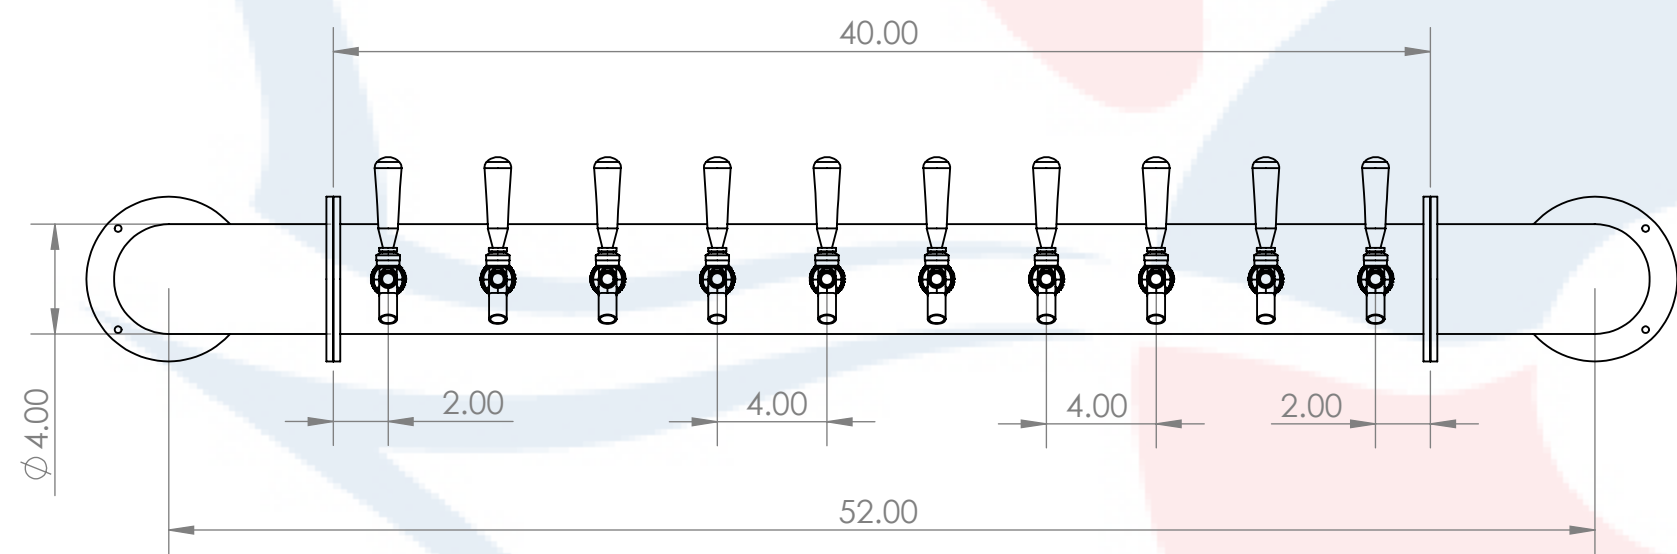

Isometric View
(For reference purpose only)

304SS tube connected to CBS NSF Flexible Total Barrier Tubing to 15lbs of Restriction

DETAIL A
SCALE 1 : 3

Name		Date		Title:	
Drawn by:	Canadian Beverage Supply Inc.	11/21/2022		10 Tap Lions Gate WM Tower	
Approved by:	VP Sales				
Material:	304 SS	Finish:	Brushed SS	Part Number:	Revision:
Unless otherwise mentioned, dimensions are inches				Part Number:	Revision:
				BB102640-10SS	
				SCALE: 1:7	SHEET 1 OF 1